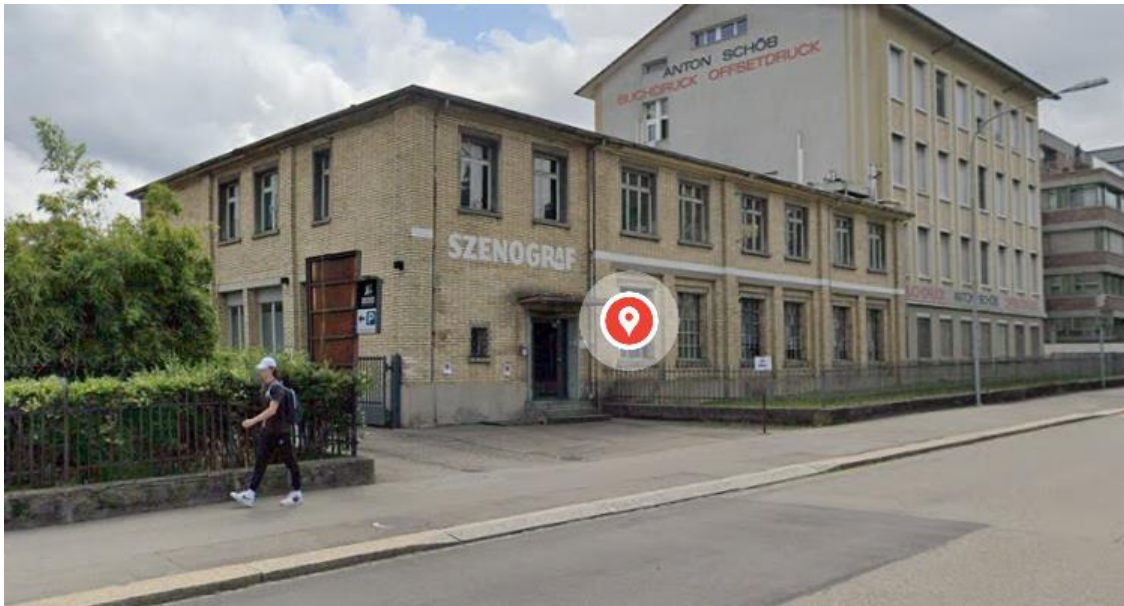

Directions

Szenograf = Building of Pitch-Session # 2

[Szenograf - Google Maps](#)

Closest by bus and tram

Regensbergbrücke (300m / 3 minutes walk)

Closest by train

Oerlikon train station (900m / 11 minutes walk)

Parking for cars

Behind the Szenograf building
10+ parking spaces
(including Electric Vehicles)

Parking Kantonsschule Nord
200m to 300m from Szenograf building
Birchstrasse direction Zurich City